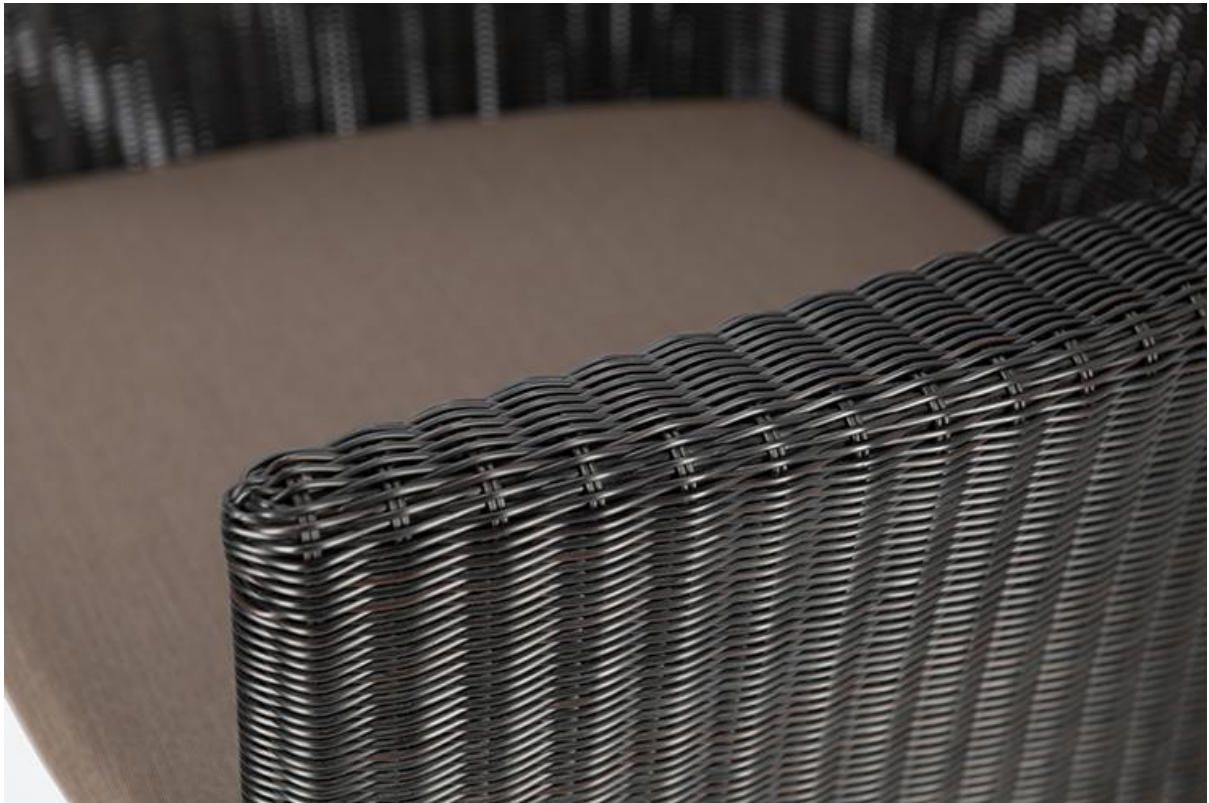

ARM CHAIR OLEK

The finely woven Olek armchair represents pure relaxation thanks to its tall backrest and armrests curved slightly outward. It comprises an aluminium frame that has been completely interwoven with polyethylene strips.

€179.00

ARM CHAIR OLEK

Your chosen variant

Product details

Product Code:	100015
Model name:	Olek
Product type:	arm chair
Frame material:	aluminium
Frame colour:	fully braided, in seat colour
Seating material:	round polyethylene band
Seating colour:	brown
Assembly state:	completely assembled

Technical specifications

Product Code:	100015
Model name:	Olek
Product type:	arm chair
Application area:	outdoors
Height:	87 cm
Seat height:	46 cm
Width:	63 cm
Depth:	66 cm
Seat depth:	49 cm
Armrest height:	68 cm
Weight:	7.5 kg
GO IN Premium:	yes