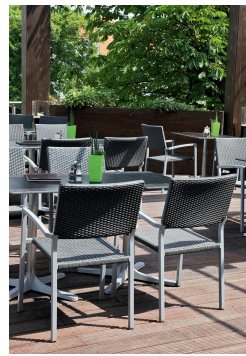

ARM CHAIR TOM