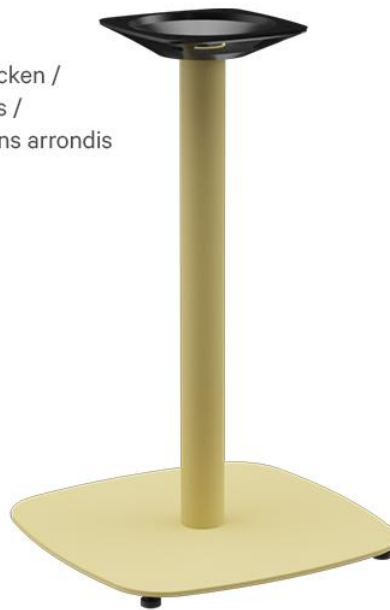

DINING TABLE VISAR

Trendtipp abgerundete Ecken /
Trend tip rounded corners /
Conseil tendance : les coins arrondis

Voll outdoorfähiges Gestell /
Fully outdoor-ready frame /
Châssis entièrement adapté à l'extérieur

Sehr flexibel einsetzbar /
Very flexible to use /
Très souple d'utilisation

With soft curves instead of hard edges, the Visar model blends seamlessly into modern as well as classic settings. Visar is available with one or two columns and can be combined with different tabletop designs and formats. The base and column are made of steel with a black or sahara silk-matt powder coating.

Foot material: steel

Foot type: rectangular
(80x46cm)

Foot colour: black powder-
coated

Assembly state: not assembled

Tabletop depth: 80 cm

Tabletop material: Sako (chipboard,
real wood veneer)

Tabletop colour: natural oak with
transparent varnish

Edge thickness: 35 mm

Table top thickness: 35 mm

Fixing top: standard

Column material: steel

Column colour: black powder-
coated

Table base size: central double
column

Tabletop width: 130 cm

DINING TABLE VISAR