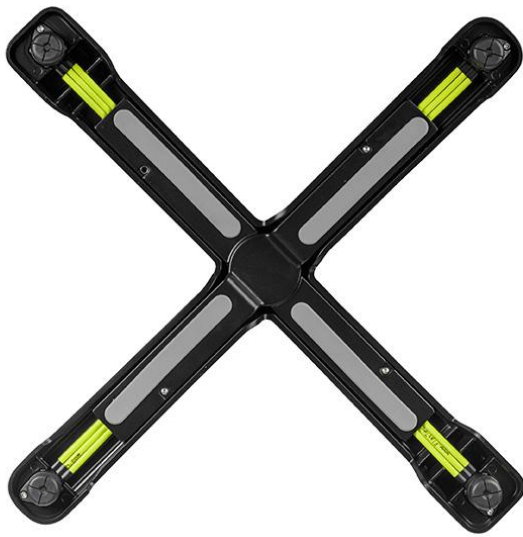

DINING TABLE SONAM

The lightweight, side-stackable table frame Sonam with flat technology and tilting mechanism is handy and can be stored in a space-saving manner when not in use. Sonam is made of powder-coated aluminium and is extremely resistant to the weather conditions.

€236.00

DINING TABLE SONAM

Your chosen variant

Product details

Product Code: 101IEV

Tabletop width: 70 cm

Model name: Sonam

Product type: dining table

Frame material: aluminium

Frame colour: black powder-coated

Foot type: 0130

Floor glider: flat technology

Assembly state: not assembled

Tabletop depth: 70 cm

Tabletop material: Easy Classic
(laminated chipboard)

Tabletop colour: white marble

Edge thickness: 34 mm

Table top thickness: 16 mm

Column shape: round

Table base size: central single column

DINING TABLE SONAM

Your chosen variant

Technical specifications