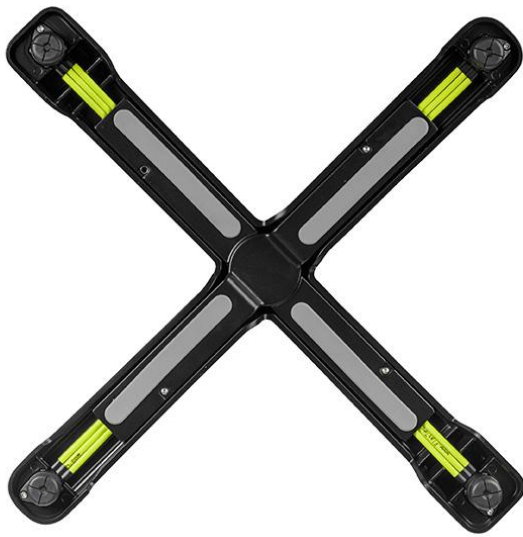

HIGH TABLE SONAM

The lightweight, side-stackable table frame Sonam with flat technology and tilting mechanism is handy and can be stored in a space-saving manner when not in use. Sonam is made of powder-coated aluminium and is extremely resistant to the weather conditions.

€266.00

HIGH TABLE SONAM

Your chosen variant

Product details

Product Code: 101IG9

Tabletop width: 70 cm

Model name: Sonam

Product type: high table

Frame material: aluminium

Frame colour: black powder-coated

Foot type: 0130

Floor glider: flat technology

Assembly state: not assembled

Tabletop depth: 70 cm

Tabletop material: Easy Classic
(laminated chipboard)

Tabletop colour: white marble

Edge thickness: 34 mm

Table top thickness: 16 mm

Column shape: round

Table base size: central single column

HIGH TABLE SONAM

Your chosen variant

Technical specifications