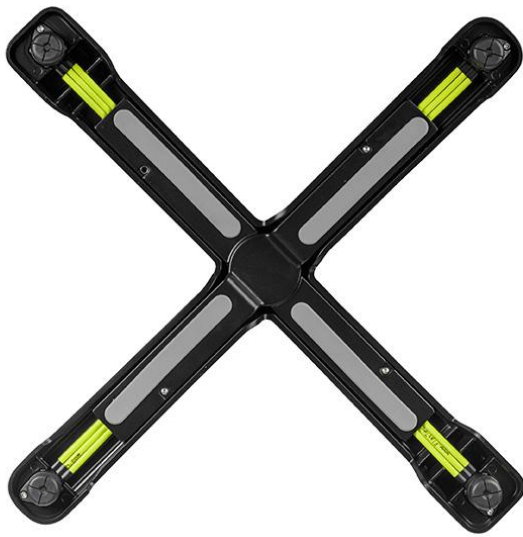

DINING TABLE SONAM

The lightweight, side-stackable table frame Sonam with flat technology and tilting mechanism is handy and can be stored in a space-saving manner when not in use. Sonam is made of powder-coated aluminium and is extremely resistant to the weather conditions.

€286.00

DINING TABLE SONAM

Your chosen variant

Product details

Product Code: 101LQU

Tabletop width: 68 cm

Model name: Sonam

Product type: dining table

Frame material: aluminium

Frame colour: black powder-coated

Foot type: 0130

Floor glider: flat technology

Assembly state: not assembled

Tabletop depth: 68 cm

Tabletop material: Compact Slim (High Pressure Laminate (HPL))

Tabletop colour: Ferro black

Edge thickness: 12 mm

Table top thickness: 12 mm

Column shape: round

Table base size: central single column

DINING TABLE SONAM

Your chosen variant

Technical specifications