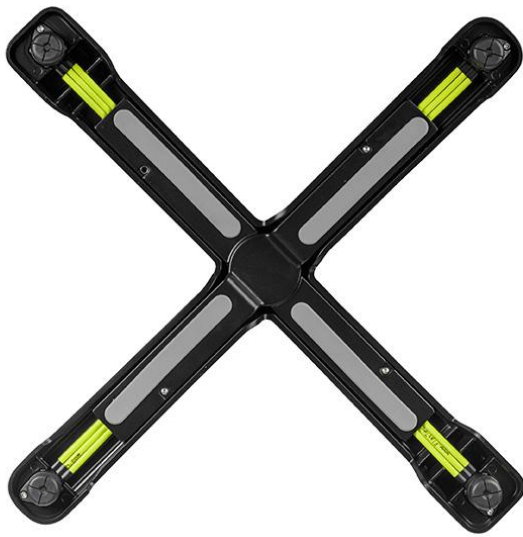

DINING TABLE SONAM

The lightweight, side-stackable table frame Sonam with flat technology and tilting mechanism is handy and can be stored in a space-saving manner when not in use. Sonam is made of powder-coated aluminium and is extremely resistant to the weather conditions.

€286.00

DINING TABLE SONAM

Your chosen variant

Product details

Product Code: 1020X3

Tabletop width: 68 cm

Model name: Sonam

Product type: dining table

Frame material: aluminium

Frame colour: black powder-coated

Foot type: 0130

Floor glider: flat technology

Assembly state: not assembled

Tabletop depth: 68 cm

Tabletop material: Compact Slim (High Pressure Laminate (HPL))

Tabletop colour: buffalo

Edge thickness: 12 mm

Table top thickness: 12 mm

Column shape: round

Table base size: central single column

DINING TABLE SONAM

Your chosen variant

Technical specifications