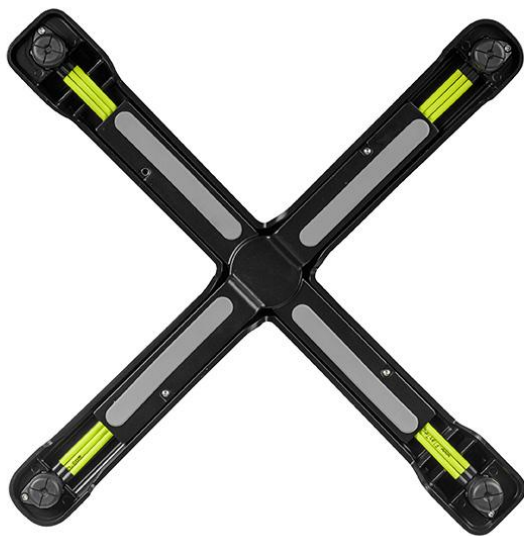

HIGH TABLE SONAM

The lightweight, side-stackable table frame Sonam with flat technology and tilting mechanism is handy and can be stored in a space-saving manner when not in use. Sonam is made of powder-coated aluminium and is extremely resistant to the weather conditions.

€159.00

HIGH TABLE SONAM

Your chosen variant

Product details

Product Code:	102572
Model name:	Sonam
Product type:	high table
Frame material:	aluminium
Frame colour:	black powder-coated
Foot type:	0130
Floor glider:	adjustable
Assembly state:	not assembled
Edge thickness:	0 mm
Table top thickness:	0 mm
Column shape:	round
Table base size:	central single column

Technical specifications

Product Code:	102572
Model name:	Sonam
Product type:	high table
Application area:	outdoors
Height:	104 cm
Width:	52 cm
Depth:	52 cm
Weight:	9.1 kg

HIGH TABLE SONAM

HIGH TABLE SONAM