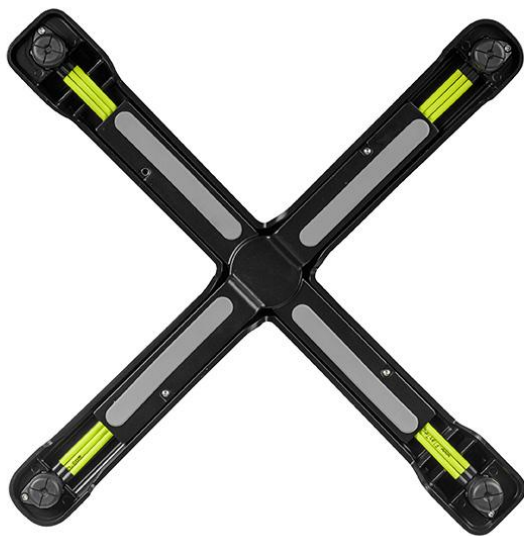

## DINING TABLE SONAM

The lightweight, side-stackable table frame Sonam with flat technology and tilting mechanism is handy and can be stored in a space-saving manner when not in use. Sonam is made of powder-coated aluminium and is extremely resistant to the weather conditions.

### Product details

Product Code:	102575
Model name:	Sonam
Product type:	dining table
Frame material:	aluminium
Frame colour:	black powder-coated
Foot type:	0130
Floor glider:	adjustable
Assembly state:	not assembled
Edge thickness:	0 mm
Table top thickness:	0 mm
Column shape:	round
Table base size:	central single column

### Technical specifications

Product Code:	102575
Model name:	Sonam
Product type:	dining table
Application area:	outdoors
Height:	72 cm
Width:	52 cm
Depth:	52 cm
Weight:	7.7 kg