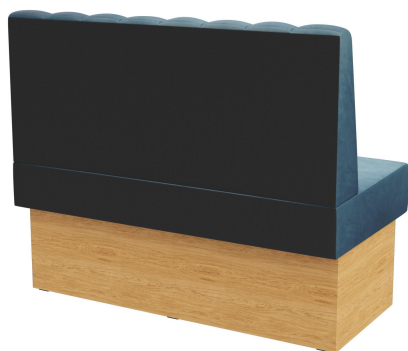

RIGHT-HAND CLOSING ELEMENT 120CM **FELIPA**