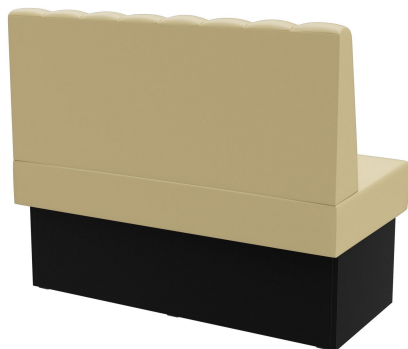

RIGHT-HAND CLOSING ELEMENT 120CM **FELIPA**