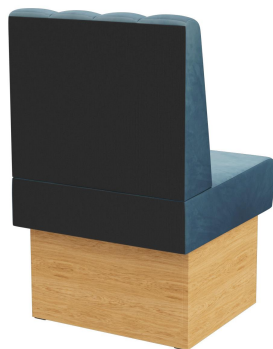

RIGHT-HAND CLOSING ELEMENT 60CM FELIPA