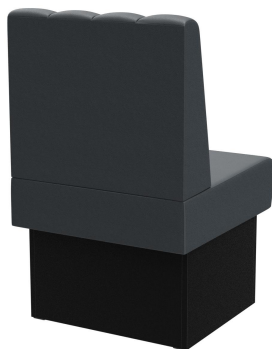

RIGHT-HAND CLOSING ELEMENT 60CM FELIPA