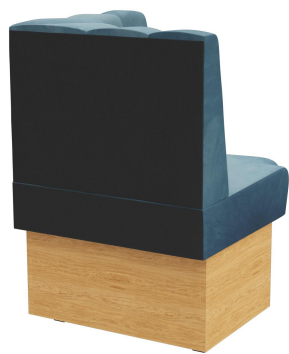

CORNER ELEMENT ROUND **FELIPA**