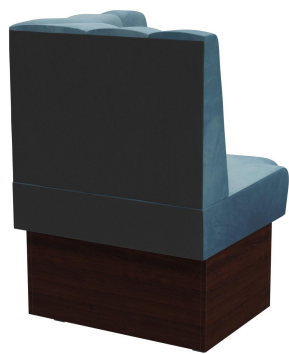

CORNER ELEMENT ROUND FELIPA