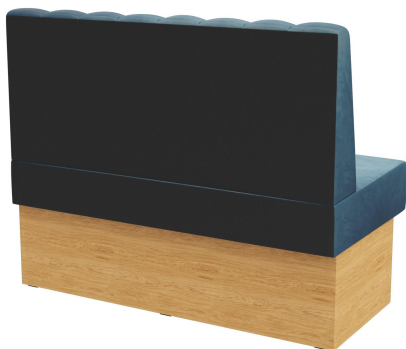

INTERMEDIATE ELEMENT 120 CM FELIPA