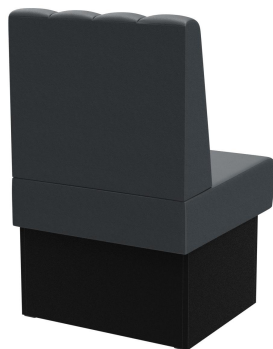

INTERMEDIATE ELEMENT 60 CM FELIPA