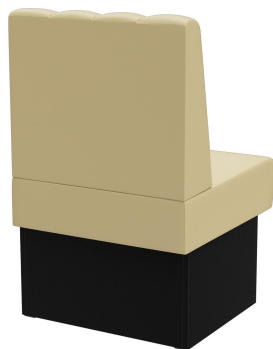

INTERMEDIATE ELEMENT 60 CM FELIPA