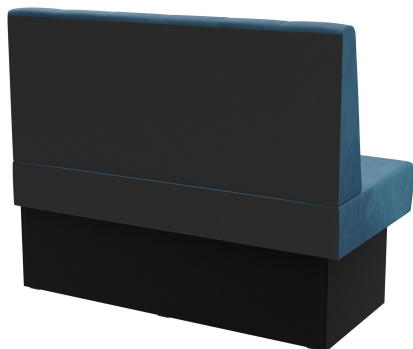

LEFT-HAND CLOSING ELEMENT 120CM **HESTER**