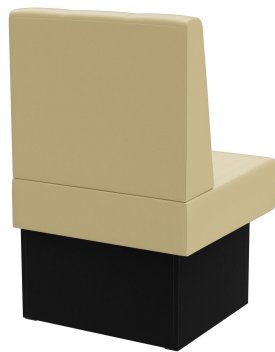

LEFT-HAND CLOSING ELEMENT 60CM HESTER