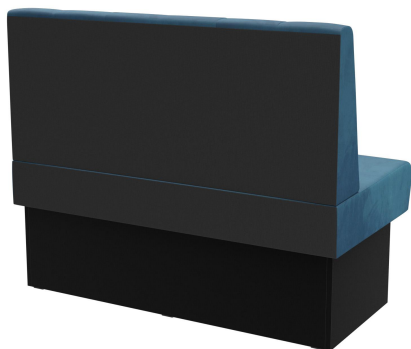

INDIVIDUAL ELEMENT 120 CM HESTER