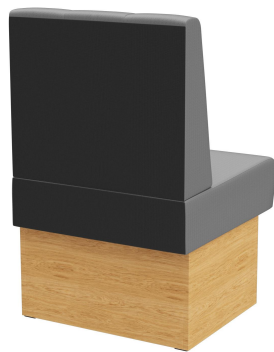

INTERMEDIATE ELEMENT 60 CM HESTER