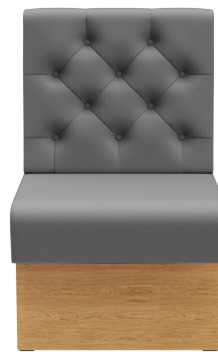

INTERMEDIATE ELEMENT 60 CM HESTER