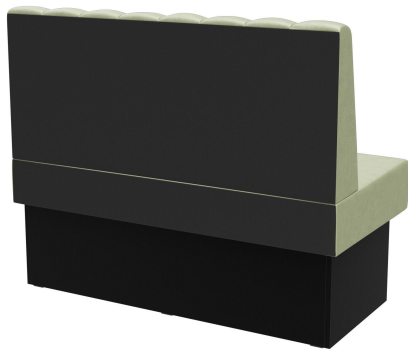

INDIVIDUAL ELEMENT 120 CM FELIPA