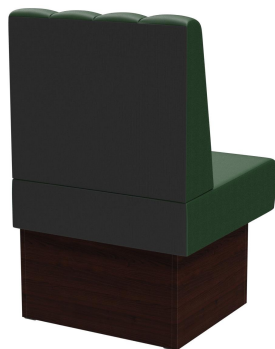

LEFT-HAND CLOSING ELEMENT 60CM FELIPA