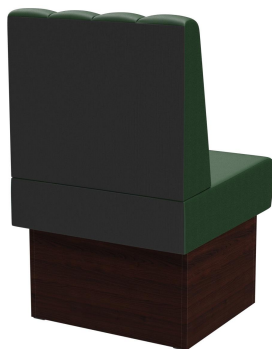

RIGHT-HAND CLOSING ELEMENT 60CM FELIPA