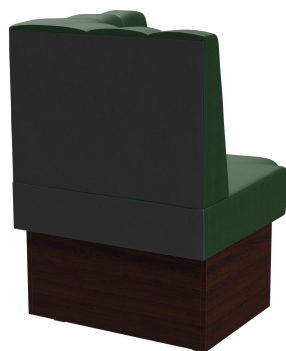

CORNER ELEMENT ROUND **FELIPA**