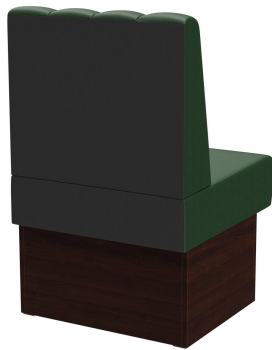

INTERMEDIATE ELEMENT 60 CM FELIPA