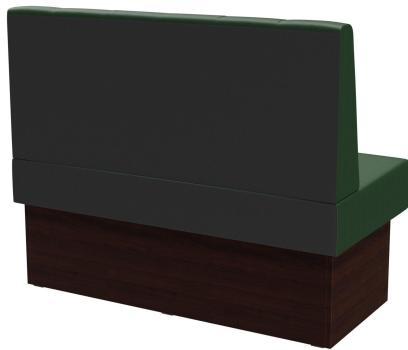

INDIVIDUAL ELEMENT 120 CM HESTER