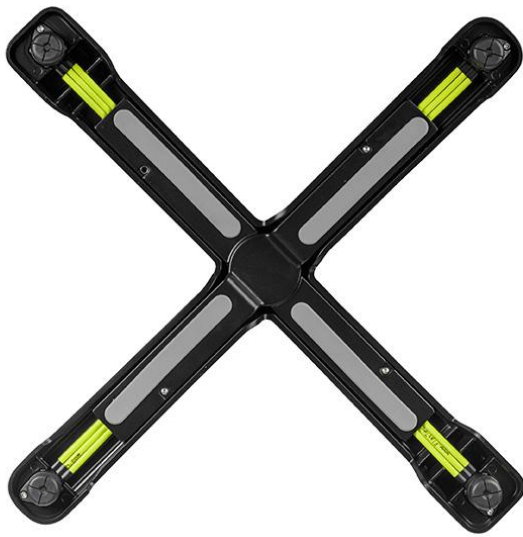

DINING TABLE SONAM

The lightweight, side-stackable table frame Sonam with flat technology and tilting mechanism is handy and can be stored in a space-saving manner when not in use. Sonam is made of powder-coated aluminium and is extremely resistant to the weather conditions.

€228.00

DINING TABLE SONAM

Your chosen variant

Product details

Product Code: 10279C

Tabletop width: 68 cm

Model name: Sonam

Product type: dining table

Frame material: aluminium

Frame colour: polished

Foot type: 0130

Floor glider: adjustable

Assembly state: not assembled

Tabletop depth: 68 cm

Tabletop material: Sendo (solid wood)

Tabletop colour: pre-treated eucalyptus

Edge thickness: 24 mm

Table top thickness: 32 mm

Column shape: round

Table base size: central single column

DINING TABLE SONAM

Your chosen variant

Technical specifications

Product Code: 10279C