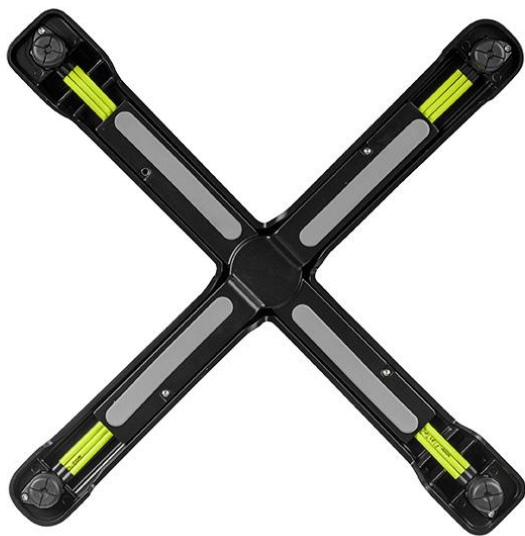

## DINING TABLE SONAM

The lightweight, side-stackable table frame Sonam with flat technology and tilting mechanism is handy and can be stored in a space-saving manner when not in use. Sonam is made of powder-coated aluminium and is extremely resistant to the weather conditions.

### Product details

Product Code: 10279D

Tabletop width: 68 cm

Model name: Sonam

Product type: dining table

Frame material: aluminium

Frame colour: polished

Foot type: 0130

Column shape: round

Table base size: central single column