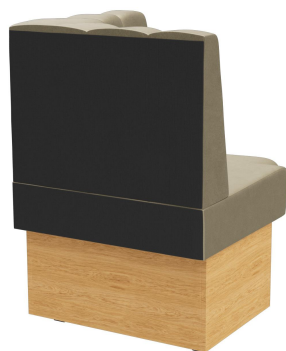

CORNER ELEMENT ROUND **FELIPA**