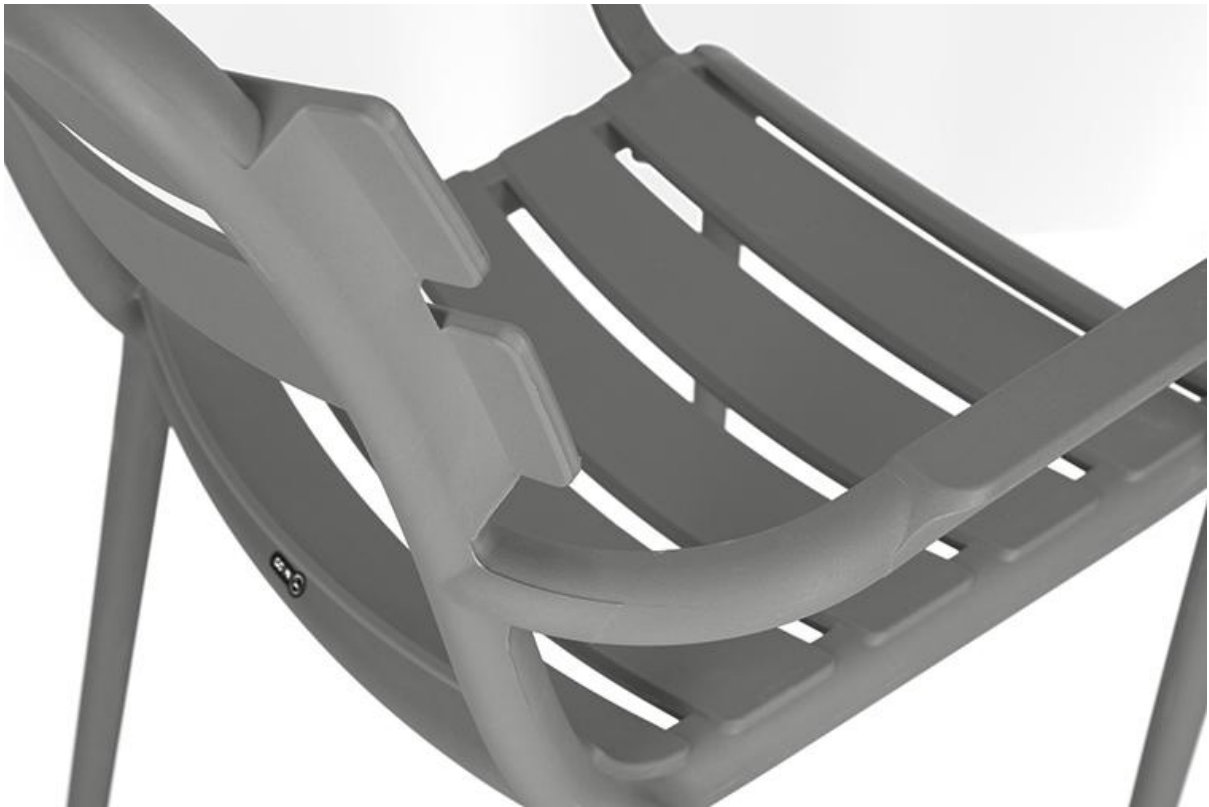

## ARM CHAIR **ESTELA**

Crafted from glass-fiber reinforced polypropylene, Estela impresses with its stability and lightness – ideal for system catering. The classic slatted design adds timeless elegance to any outdoor space. Available in two colors and as a chair or armchair, Estela offers maximum flexibility and comfort. Perfect for those who value quality and style.

## ARM CHAIR ESTELA

### Product details

Product Code:	10285E
Model name:	Estela
Product type:	arm chair
Frame material:	Glass-fibre-reinforced polypropylene
Frame colour:	efeu
Seating material:	Glass-fibre-reinforced polypropylene
Seating colour:	efeu
Assembly state:	completely assembled

### Technical specifications

Product Code:	10285E
Model name:	Estela
Product type:	arm chair
Application area:	outdoors
Height:	83.5 cm
Seat height:	46 cm
Width:	56 cm
Depth:	58 cm
Seat depth:	43.5 cm
Armrest height:	66 cm
Weight:	5.5 kg
Stackable:	yes
Stacking quantity:	7