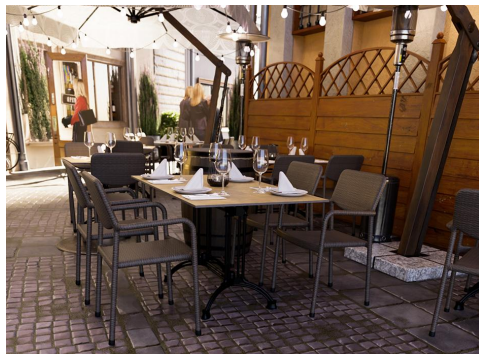

ARM CHAIR ONKI