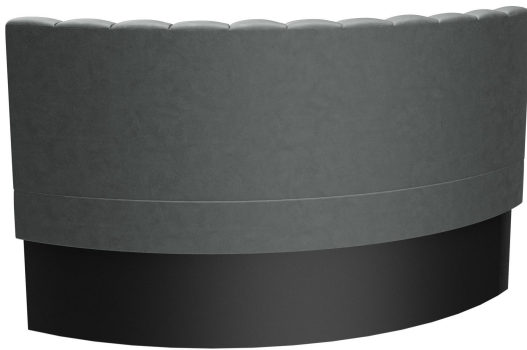

LEFT-HAND CLOSING ELEMENT ROUND **FELIPA**