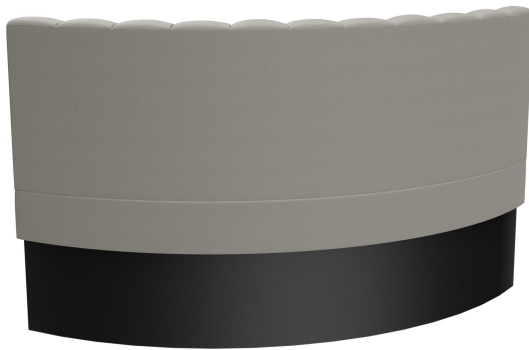

INTERMEDIATE ELEMENT ROUND **FELIPA**