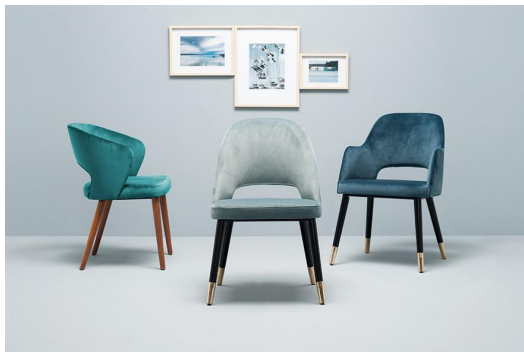

ARM CHAIR **LISKA**