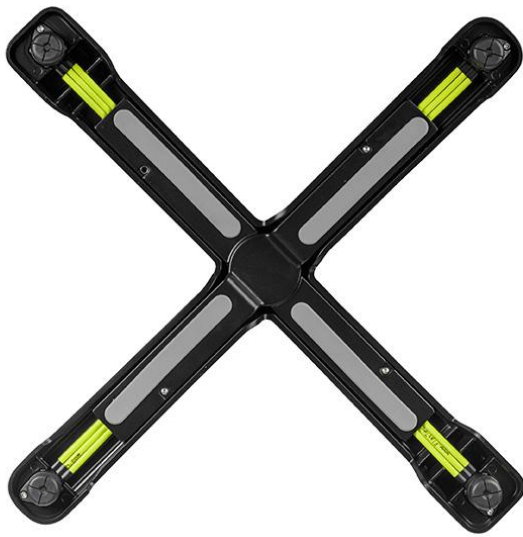

DINING TABLE SONAM

The lightweight, side-stackable table frame Sonam with flat technology and tilting mechanism is handy and can be stored in a space-saving manner when not in use. Sonam is made of powder-coated aluminium and is extremely resistant to the weather conditions.

€236.00

DINING TABLE SONAM

Your chosen variant

Product details

Product Code: 102GX1

Tabletop width: 70 cm

Model name: Sonam

Product type: dining table

Frame material: aluminium

Frame colour: polished

Foot type: 0130

Floor glider: flat technology

Assembly state: not assembled

Tabletop depth: 70 cm

Tabletop material: Easy Classic
(laminated
chipboard)

Tabletop colour: white marble

Model name: Sonam

Product type: dining table

Application area: outdoors

Height: 73.6 cm

Width: 70 cm

Depth: 70 cm

Weight: 13.2 kg

Tabletop width: 70 cm