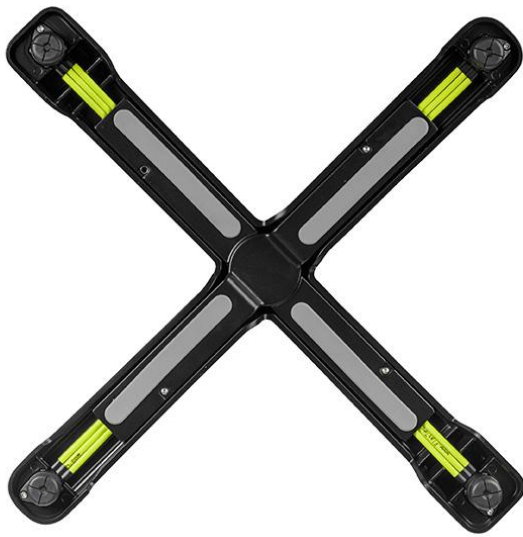

DINING TABLE SONAM

The lightweight, side-stackable table frame Sonam with flat technology and tilting mechanism is handy and can be stored in a space-saving manner when not in use. Sonam is made of powder-coated aluminium and is extremely resistant to the weather conditions.

€286.00

DINING TABLE SONAM

Your chosen variant

Product details

Product Code: 102GX2

Tabletop width: 68 cm

Model name: Sonam

Product type: dining table

Frame material: aluminium

Frame colour: polished

Foot type: 0130

Floor glider: flat technology

Assembly state: not assembled

Tabletop depth: 68 cm

Tabletop material: Compact Slim (High Pressure Laminate (HPL))

Tabletop colour: Ferro black

Edge thickness: 12 mm

Table top thickness: 12 mm

Column shape: round

Table base size: central single column

DINING TABLE SONAM

Your chosen variant

Technical specifications