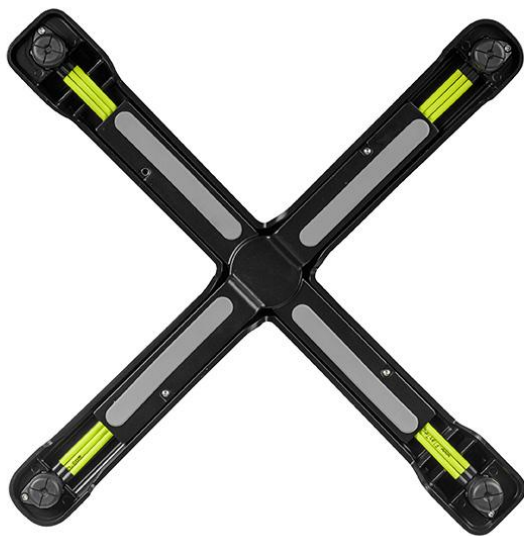

DINING TABLE SONAM

The lightweight, side-stackable table frame Sonam with flat technology and tilting mechanism is handy and can be stored in a space-saving manner when not in use. Sonam is made of powder-coated aluminium and is extremely resistant to the weather conditions.

€266.00

DINING TABLE SONAM

Your chosen variant

Product details

Product Code: 102GX4

Tabletop width: 60 cm

Model name: Sonam

Product type: dining table

Frame material: aluminium

Frame colour: polished

Foot type: 0130

Floor glider: flat technology

Assembly state: not assembled

Tabletop depth: 60 cm

Tabletop material: Compact Slim (High Pressure Laminate (HPL))

Tabletop colour: Ferro black

Edge thickness: 12 mm

Table top thickness: 12 mm

Column shape: round

Table base size: central single column

DINING TABLE SONAM

Your chosen variant

Technical specifications