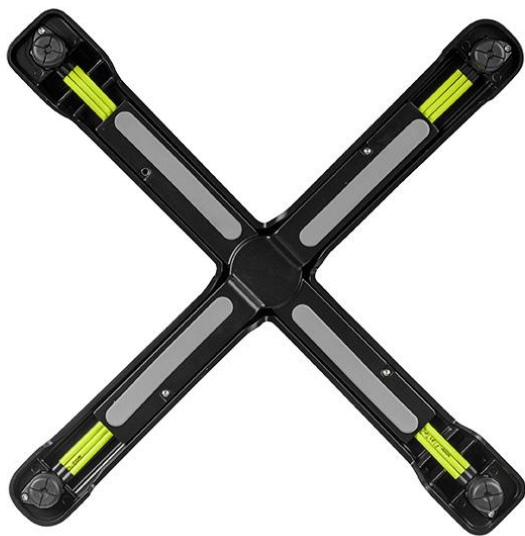

HIGH TABLE SONAM

The lightweight, side-stackable table frame Sonam with flat technology and tilting mechanism is handy and can be stored in a space-saving manner when not in use. Sonam is made of powder-coated aluminium and is extremely resistant to the weather conditions.

€316.00

HIGH TABLE SONAM

Your chosen variant

Product details

Product Code: 102GXC

Tabletop width: 68 cm

Model name: Sonam

Product type: high table

Frame material: aluminium

Frame colour: black powder-coated

Foot type: 0130

Floor glider: flat technology

Assembly state: not assembled

Tabletop depth: 68 cm

Tabletop material: Compact Slim (High Pressure Laminate (HPL))

Tabletop colour: Ferro black

Edge thickness: 12 mm

Table top thickness: 12 mm

Column shape: round

Table base size: central single column

HIGH TABLE SONAM

Your chosen variant

Technical specifications