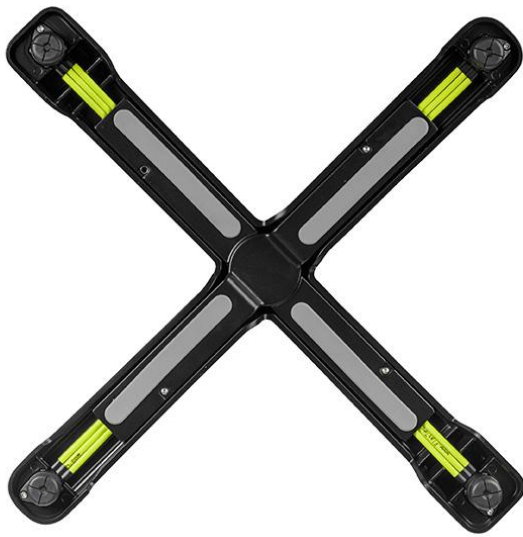

HIGH TABLE SONAM

The lightweight, side-stackable table frame Sonam with flat technology and tilting mechanism is handy and can be stored in a space-saving manner when not in use. Sonam is made of powder-coated aluminium and is extremely resistant to the weather conditions.

€296.00

HIGH TABLE SONAM

Your chosen variant

Product details

Product Code: 102GXD

Tabletop width: 70 cm

Model name: Sonam

Product type: high table

Frame material: aluminium

Frame colour: black powder-coated

Foot type: 0130

Floor glider: flat technology

Assembly state: not assembled

Tabletop depth: 70 cm

Tabletop material: Sendo (solid wood)

Tabletop colour: pre-treated eucalyptus

Model name: Sonam

Product type: high table

Application area: outdoors

Height: 107.2 cm

Width: 70 cm

Depth: 70 cm

Weight: 15.9 kg

Tabletop width: 70 cm